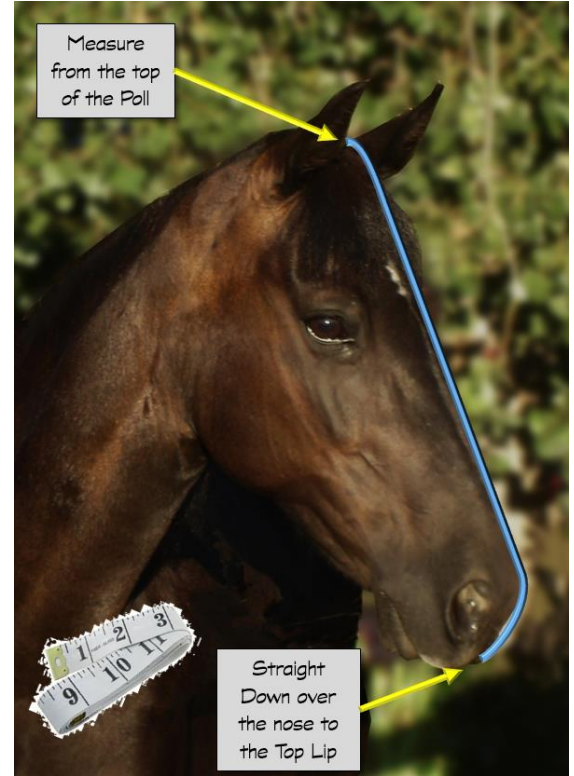

1. Measure the size of the horse's FOREHEAD

Measure from the outer corner above one eye, across the top of the forehead, to the above outer corner of the other eye

2. Measure the HEAD LENGTH of the horse

Measure from the top of the POLL to the top of the horse's UPPER LIP

3. Select the appropriate size from the SIZING CHART below

NOTE: In case your measurements do not match to the sizing chart below, use the following as your 'rule of thumb':

Recovery/Polo/Racing Vizor: ✓ Choose the FOREHEAD measurement to determine mask size.

Fly Mask: ✓ Choose the FOREHEAD measurement for the Standard Fly Mask **without** nose protection.

Fly Mask: ✓ Choose the HEAD LENGTH measurement for a Fly Mask **with** nose protection.

SIZE	FOREHEAD	HEAD LENGTH
EXTRA LARGE	16" TO 17"	30" TO 32"
FULL	14" TO 16"	29" TO 30"
COB	12" TO 14"	26" TO 29"
PONY / MINI	CHOOSE SIZE BY BREED DEFINITION	